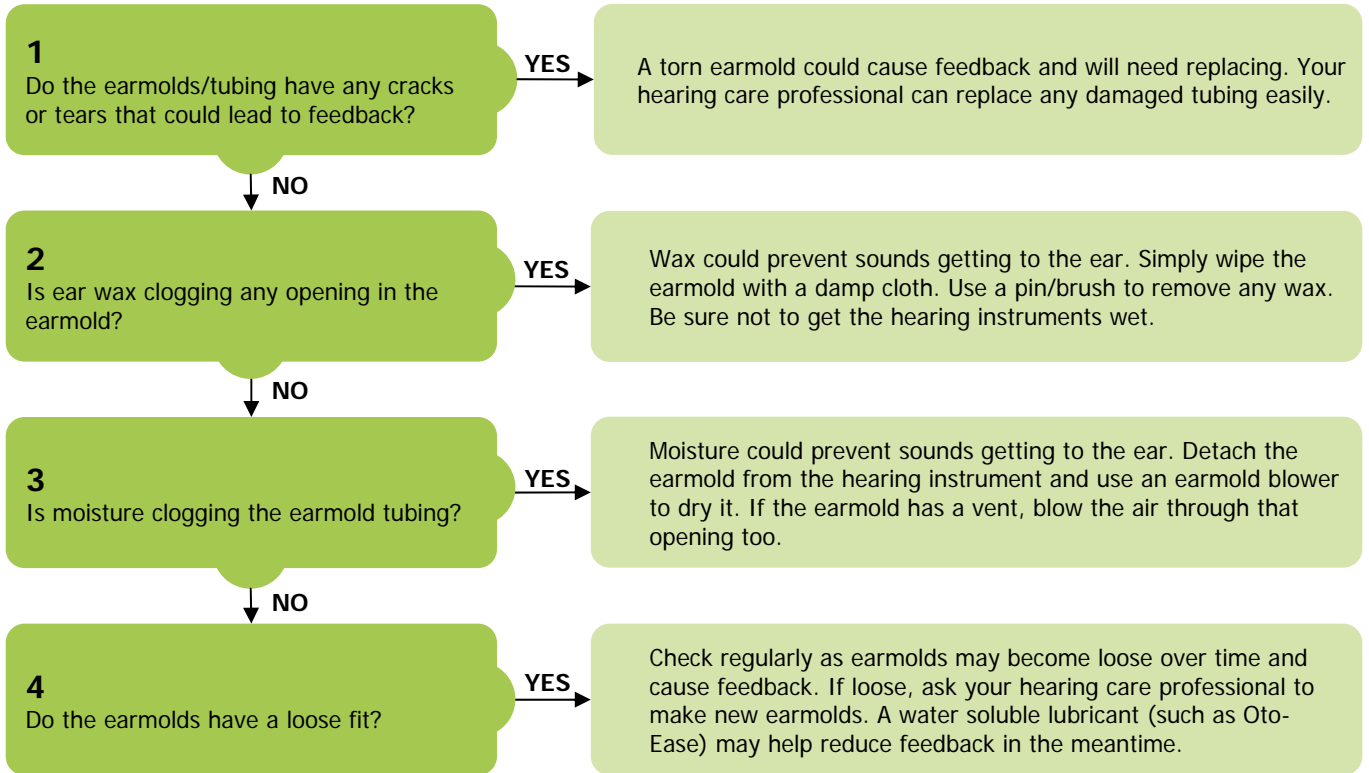

Care and Maintenance for Parents

Earmold Checks

Hearing Instrument Checks

Daily Listening Checks

To protect your own hearing, please lower the volume setting of the hearing instrument or use a damper in the listening tube, prior to your listening check.