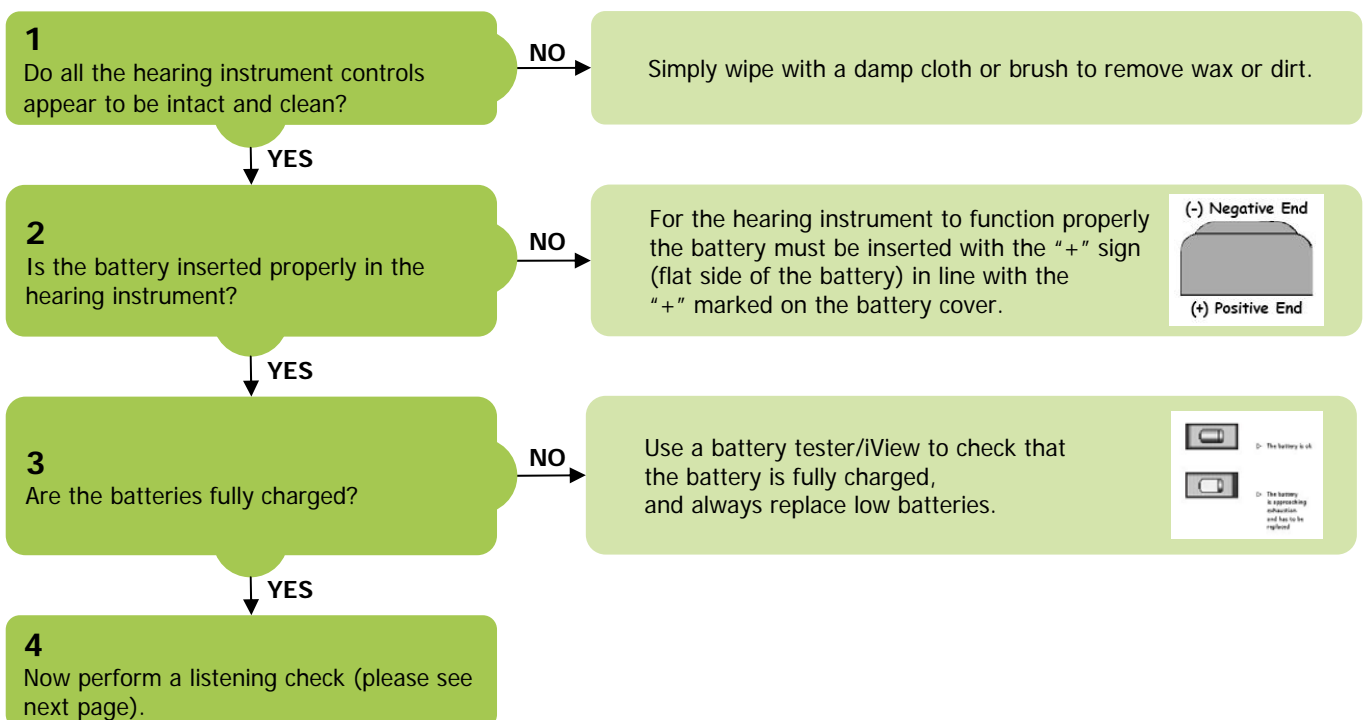

Care and Maintenance for Parents

Earmold Checks

Hearing Instrument Checks

Daily Listening Checks

To protect your own hearing, please lower the volume setting of the hearing instrument or use a damper in the listening tube, prior to your listening check.